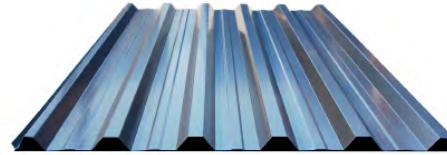

**TP18** roof sheet

**TP20** roof sheet

**TP35** roof sheet

**TP45** roof sheet

**VP18** wall sheet

**VP20** wall sheet

**VP35** wall sheet

**VP45** wall sheet

**Stratos** roof tile

**Cirrus** roof tile

**Sinus 18/45** roof/wall sheet

**TP128** high profile

Please contact your local sales representative for more info.

Areco Sweden AB  
Vinkelgatan 13  
211 24 Malmö, Sweden